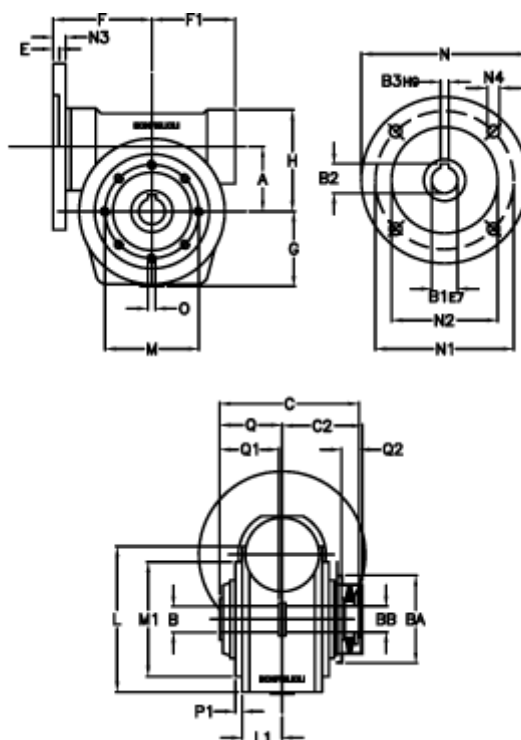

Article number: 390204407072236

Description: Worm Gear with Torque Limiter
VF 44-L2-P-70-P63B5

Measures

a = 44.60	C2 = 48	L1 = 35.0	O = M6x8
B = 18	Description = VF 44P-xx-63B5	m = 65	P1 = 2.0
B1 E7 = 11	E = 2.0	M1 = 50	Q = 32.0
B2 = 12.8	F = 65	N = 140	Q1 = 32
B3 H9 = 4	F1 = 54	N1 = 115	Q2 = 12
BA = 40	g = 51	N2 = 95	
BB H7 = 11	H = 71.0	N3 = 10.5	
C = 79	L = 80.0	N4 = 9,5	